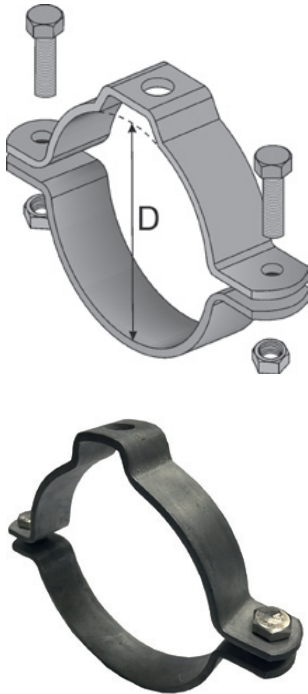

Rohrschellen

Typ G

Lieferumfang: 1x Rohrschelle Typ D / 2x Schrauben DIN 933 / 2x Muttern DIN 934

Ø D = Außendurchmesser von handelsüblichen Röhren

Ø D (mm)	Spannbereich von - bis (mm)	feuerverzinkt		Edelstahl A4	
		Artikelnummer	Preis € / 100 Stück	Artikelnummer	Preis € / 100 Stück
60,0	59,0 - 62,0	6460-TYPG-0060-FV00	403,60	6460-TYPG-G060-A400	1.686,90
64,0	63,0 - 66,0	6460-TYPG-0064-FV00	420,90	6460-TYPG-G064-A400	1.759,10
77,0	76,0 - 79,0	6460-TYPG-0077-FV00	477,00	6460-TYPG-G077-A400	1.993,60
80,0	79,0 - 82,0	6460-TYPG-0080-FV00	490,00	6460-TYPG-G080-A400	2.047,70
84,0	83,0 - 86,0	6460-TYPG-0084-FV00	507,20	6460-TYPG-G084-A400	2.119,90
89,0	88,0 - 91,0	6460-TYPG-0089-FV00	527,80	6460-TYPG-G089-A400	2.205,80
96,0	95,0 - 98,0	6460-TYPG-0096-FV00	559,00	6460-TYPG-G096-A400	2.336,40
100,0	98,0 - 102,0	6460-TYPG-0100-FV00	793,50	6460-TYPG-G100-A400	3.318,80
105,0	103,0 - 107,0	6460-TYPG-0105-FV00	821,60	6460-TYPG-G105-A400	3.436,40
110,0	108,0 - 112,0	6460-TYPG-0110-FV00	849,80	6460-TYPG-G110-A400	3.554,10
116,0	114,0 - 118,0	6460-TYPG-0116-FV00	883,50	6460-TYPG-G116-A400	3.695,20
125,0	123,0 - 127,0	6460-TYPG-0125-FV00	934,10	6460-TYPG-G125-A400	3.907,00
131,0	129,0 - 133,0	6460-TYPG-0131-FV00	967,90	6460-TYPG-G131-A400	4.048,10
137,0	135,0 - 139,0	6460-TYPG-0137-FV00	1.007,30	6460-TYPG-G137-A400	4.189,30
141,0	139,0 - 143,0	6460-TYPG-0141-FV00	1.024,10	6460-TYPG-G141-A400	4.283,40
150,0	148,0 - 152,0	6460-TYPG-0150-FV00	1.074,80	6460-TYPG-G150-A400	4.495,10
157,0	155,0 - 159,0	6460-TYPG-0157-FV00	1.114,10	6460-TYPG-G157-A400	4.659,80
160,0	158,0 - 162,0	6460-TYPG-0160-FV00	1.606,20	6460-TYPG-G160-A400	6.718,00
168,0	166,0 - 170,0	6460-TYPG-0168-FV00	1.666,40	6460-TYPG-G168-A400	6.969,70
176,0	174,0 - 178,0	6460-TYPG-0176-FV00	1.726,60	6460-TYPG-G176-A400	7.221,50
180,0	178,0 - 182,0	6460-TYPG-0180-FV00	1.756,70	6460-TYPG-G180-A400	7.347,30
185,0	183,0 - 187,0	6460-TYPG-0185-FV00	1.794,30	6460-TYPG-G185-A400	7.504,70
200,0	198,0 - 202,0	6460-TYPG-0200-FV00	1.907,20	6460-TYPG-G200-A400	7.976,70
212,0	210,0 - 214,0	6460-TYPG-0212-FV00	1.997,50	6460-TYPG-G212-A400	8.354,40
218,0	216,0 - 220,0	6460-TYPG-0218-FV00	2.042,60	6460-TYPG-G218-A400	8.543,20
225,0	222,0 - 227,0	6460-TYPG-0225-FV00	2.095,30	6460-TYPG-G225-A400	8.763,50
235,0	233,0 - 237,0	6460-TYPG-0235-FV00	2.170,50	6460-TYPG-G235-A400	9.078,20
250,0	248,0 - 252,0	6460-TYPG-0250-FV00	3.963,30	6460-TYPG-G250-A400	16.396,50
267,0	265,0 - 269,0	6460-TYPG-0267-FV00	4.175,80	6460-TYPG-G267-A400	17.275,80
273,0	271,0 - 275,0	6460-TYPG-0273-FV00	4.250,80	6460-TYPG-G273-A400	17.586,10
285,0	283,0 - 287,0	6460-TYPG-0285-FV00	4.400,80	6460-TYPG-G285-A400	18.206,80
315,0	313,0 - 317,0	6460-TYPG-0315-FV00	4.775,90	6460-TYPG-0315-A400	19.758,50
326,0	324,0 - 328,0	6460-TYPG-0326-FV00	4.913,40	6460-TYPG-G326-A400	20.327,40
340,0	338,0 - 342,0	6460-TYPG-0340-FV00	5.088,50	6460-TYPG-G340-A400	21.051,60
355,0	353,0 - 357,0	6460-TYPG-0355-FV00	5.298,50	6460-TYPG-G355-A400	21.827,40
400,0	398,0 - 402,0	6460-TYPG-0400-FV00	5.863,40	6460-TYPG-G400-A400	21.154,90
406,0	404,0 - 408,0	6460-TYPG-0406-FV00	5.938,80	6460-TYPG-G406-A400	24.465,30
429,0	427,0 - 431,0	6460-TYPG-0429-FV00	6.227,60	6460-TYPG-G429-A400	25.654,90
500,0	498,0 - 502,0	6460-TYPG-0500-FV00	7.119,00	6460-TYPG-G500-A400	29.327,30
508,0	506,0 - 510,0	6460-TYPG-0508-FV00	7.219,40	6460-TYPG-G508-A400	29.741,10
532,0	530,0 - 534,0	6460-TYPG-0532-FV00	7.520,80	6460-TYPG-G532-A400	30.982,40
630,0	628,0 - 632,0	6460-TYPG-0630-FV00	8.751,20	6460-TYPG-G630-A400	36.051,30