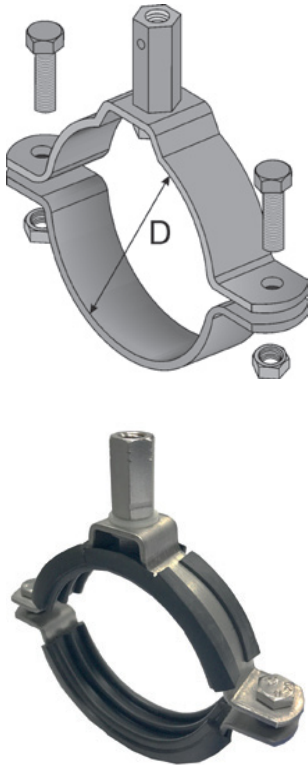

Rohrschellen

Typ D mit Dämmgummi

Lieferumfang: 1x Rohrschelle Typ D / 2x Schrauben DIN 933 / 2x Muttern DIN 934 / 2 x Dämmgummi lose

Ø D = Außendurchmesser von handelsüblichen Röhren

Ø D (mm)	Spannbereich von - bis (mm)	feuerverzinkt		Edelstahl A4	
		Artikelnummer	Preis € / 100 Stück	Artikelnummer	Preis € / 100 Stück
60,0	43,0 - 48,0	6460-TYPD-G060-FV00	737,90	6460-TYPD-G060-A400	2.622,90
64,0	47,0 - 52,0	6460-TYPD-G064-FV00	764,90	6460-TYPD-G064-A400	2.709,50
77,0	60,0 - 65,0	6460-TYPD-G077-FV00	852,40	6460-TYPD-G077-A400	2.991,10
80,0	63,0 - 68,0	6460-TYPD-G080-FV00	872,60	6460-TYPD-G080-A400	3.056,00
84,0	67,0 - 72,0	6460-TYPD-G084-FV00	899,60	6460-TYPD-G084-A400	3.142,70
89,0	72,0 - 77,0	6460-TYPD-G089-FV00	931,70	6460-TYPD-G089-A400	3.245,80
96,0	79,0 - 84,0	6460-TYPD-G096-FV00	980,40	6460-TYPD-G096-A400	3.402,60
100,0	83,0 - 88,0	6460-TYPD-G100-FV00	1.446,50	6460-TYPD-G100-A400	5.096,70
105,0	88,0 - 93,0	6460-TYPD-G105-FV00	1.496,00	6460-TYPD-G105-A400	5.245,50
110,0	93,0 - 98,0	6460-TYPD-G110-FV00	1.545,60	6460-TYPD-G110-A400	5.394,20
116,0	99,0 - 104,0	6460-TYPD-G116-FV00	1.605,00	6460-TYPD-G116-A400	5.572,80
125,0	108,0 - 113,0	6460-TYPD-G125-FV00	1.694,20	6460-TYPD-G125-A400	5.840,60
131,0	114,0 - 119,0	6460-TYPD-G131-FV00	1.753,60	6460-TYPD-G131-A400	6.019,10
137,0	120,0 - 125,0	6460-TYPD-G137-FV00	1.813,10	6460-TYPD-G137-A400	6.227,40
141,0	124,0 - 129,0	6460-TYPD-G141-FV00	1.852,70	6460-TYPD-G141-A400	6.316,70
150,0	133,0 - 138,0	6460-TYPD-G150-FV00	1.941,90	6460-TYPD-G150-A400	6.584,50
157,0	140,0 - 145,0	6460-TYPD-G157-FV00	2.011,20	6460-TYPD-G157-A400	6.792,80
160,0	143,0 - 148,0	6460-TYPD-G160-FV00	2.827,80	6460-TYPD-G160-A400	9.976,10
168,0	151,0 - 156,0	6460-TYPD-G168-FV00	2.930,90	6460-TYPD-G168-A400	10.289,60
176,0	159,0 - 164,0	6460-TYPD-G176-FV00	3.034,00	6460-TYPD-G176-A400	10.603,00
185,0	168,0 - 173,0	6460-TYPD-G185-FV00	3.085,60	6460-TYPD-G185-A400	10.759,80
195,0	178,0 - 183,0	6460-TYPD-G195-FV00	3.150,00	6460-TYPD-G195-A400	10.955,70
200,0	183,0 - 188,0	6460-TYPD-G200-FV00	3.278,90	6460-TYPD-G200-A400	11.347,50
212,0	195,0 - 200,0	6460-TYPD-G212-FV00	3.343,40	6460-TYPD-G212-A400	11.543,40
218,0	201,0 - 206,0	6460-TYPD-G218-FV00	3.498,00	6460-TYPD-G218-A400	12.013,60
225,0	208,0 - 213,0	6460-TYPD-G225-FV00	3.575,30	6460-TYPD-G225-A400	12.248,70
237,0	220,0 - 226,0	6460-TYPD-G235-FV00	3.820,20	6460-TYPD-G235-A400	12.993,20
267,0	250,0 - 255,0	6460-TYPD-G267-FV00	6.415,00	6460-TYPD-G267-A400	22.445,90
273,0	256,0 - 261,0	6460-TYPD-G273-FV00	6.528,40	6460-TYPD-G273-A400	22.818,60
285,0	268,0 - 273,0	6460-TYPD-G285-FV00	6.755,20	6460-TYPD-G285-A400	23.563,90
326,0	309,0 - 315,0	6460-TYPD-G326-FV00	7.530,10	6460-TYPD-G326-A400	26.110,40
340,0	323,0 - 328,0	6460-TYPD-G340-FV00	7.794,70	6460-TYPD-G340-A400	26.979,90
355,0	338,0 - 343,0	6460-TYPD-G355-FV00	8.078,20	6460-TYPD-G355-A400	27.911,50
370,0	353,0 - 358,0	6460-TYPD-G370-FV00	8.361,60	6460-TYPD-G370-A400	29.559,80
400,0	383,0 - 388,0	6460-TYPD-G400-FV00	8.928,60	6460-TYPD-G400-A400	31.469,30
406,0	389,0 - 394,0	6460-TYPD-G406-FV00	9.042,00	6460-TYPD-G406-A400	31.851,20
416,0	399,0 - 404,0	6460-TYPD-G416-FV00	9.231,00	6460-TYPD-G416-A400	32.487,80
429,0	412,0 - 417,0	6460-TYPD-G429-FV00	9.476,70	6460-TYPD-G429-A400	33.315,20
445,0	428,0 - 433,0	6460-TYPD-G500-FV00	9.779,10	6460-TYPD-G500-A400	34.333,70
515,0	498,0 - 502,0	6460-TYPD-G515-FV00	11.102,00	6460-TYPD-G515-A400	38.789,30
545,0	528,0 - 533,0	6460-TYPD-G545-FV00	11.669,00	6460-TYPD-G545-A400	40.698,90
645,0	628,0 - 632,0	6460-TYPD-G645-FV00	13.558,90	6460-TYPD-G645-A400	47.064,10