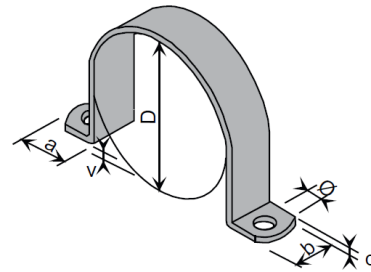

Rohrschellen Typ A

Technische Daten

Ø D = Außendurchmesser von handelsüblichen Rohren

Ø D (mm)	mit Dämmgummi Typ x Länge	Loch Ø (mm)	Loch Randabstand (mm)	Material b/d (mm)	Laschenbreite a (mm)	Vorspannmaß V (mm)					
50,0	25.0 / 8.0 x 120.0mm	11.0	13.0	25.0 / 3.0	30.0	3.0					
56,0											
60,0	25.0 / 8.0 x 150.0mm										
64,0											
77,0	25.0 / 8.0 x 180.0mm										
80,0											
84,0											
89,0	25.0 / 8.0 x 210.0mm										
96,0											
100,0	30.0 / 8.0 x 250.0mm						11.0	13.0	30.0 / 4.0	30.0	4.0
110,0											
116,0											
125,0	30.0 / 8.0 x 305.0mm										
137,0											
141,0											
150,0	30.0 / 8.0 x 355.0mm										
157,0											
160,0	40.0 / 8.0 x 395.0mm	13.0	16.0	40.0 / 4.0	40.0	4.0					
168,0											
176,0											
185,0	40.0 / 8.0 x 450.0mm										
200,0											
212,0	40.0 / 8.0 x 500.0mm										
218,0											
225,0	40.0 / 8.0 x 560.0mm										
235,0											
267,0	50.0 / 8.0 x 650.0mm						17.0	25.0	50.0 / 5.0	50.0	5.0
273,0											
285,0	50.0 / 8.0 x 700.0mm										
326,0	50.0 / 8.0 x 800.0mm										
340,0											
355,0	50.0 / 8.0 x 860.0mm										
400,0	50.0 / 8.0 x 1015.0mm										
406,0											
429,0											
508,0	50.0 / 8.0 x 1295.0mm										
532,0											