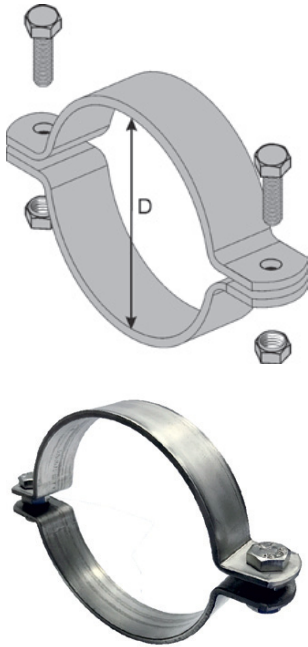

Rohrschellen

Typ B

Lieferumfang: 1x Rohrschelle Typ B / 2x Schrauben DIN 933 / 2x Muttern DIN 934

Ø D = Außendurchmesser von handelsüblichen Röhren

Ø D (mm)	Spannbereich von - bis (mm)	feuerverzinkt		Edelstahl A4	
		Artikelnummer	Preis € / 100 Stück	Artikelnummer	Preis € / 100 Stück
21,5	20,5 - 23,5	6460-TYPB-0021-FV00	auf Anfrage	6460-TYPB-0021-A400	auf Anfrage
27,0	26,0 - 29,0	6460-TYPB-0027-FV00	auf Anfrage	6460-TYPB-0027-A400	auf Anfrage
33,5	32,5 - 35,5	6460-TYPB-0033-FV00	209,70	6460-TYPB-0033-A400	936,35
42,5	41,5 - 44,5	6460-TYPB-0042-FV00	239,20	6460-TYPB-0042-A400	1.069,00
48,5	47,5 - 50,5	6460-TYPB-0048-FV00	258,65	6460-TYPB-0048-A400	1.154,95
50,0	49,0 - 52,0	6460-TYPB-0050-FV00	281,10	6460-TYPB-0050-A400	1.177,10
56,0	55,0 - 58,0	6460-TYPB-0056-FV00	302,25	6460-TYPB-0056-A400	1.265,45
60,0	59,0 - 62,0	6460-TYPB-0060-FV00	316,25	6460-TYPB-0060-A400	1.324,40
64,0	63,0 - 66,0	6460-TYPB-0064-FV00	330,40	6460-TYPB-0064-A400	1.383,30
77,0	76,0 - 79,0	6460-TYPB-0077-FV00	376,00	6460-TYPB-0077-A400	1.574,85
80,0	79,0 - 82,0	6460-TYPB-0080-FV00	386,60	6460-TYPB-0080-A400	1.619,00
84,0	83,0 - 86,0	6460-TYPB-0084-FV00	400,70	6460-TYPB-0084-A400	1.677,80
89,0	88,0 - 91,0	6460-TYPB-0089-FV00	418,30	6460-TYPB-0089-A400	1.751,45
96,0	95,0 - 98,0	6460-TYPB-0096-FV00	442,90	6460-TYPB-0096-A400	1.854,60
100,0	98,0 - 102,0	6460-TYPB-0100-FV00	620,00	6460-TYPB-0100-A400	3.195,25
105,0	103,0 - 107,0	6460-TYPB-0105-FV00	642,80	6460-TYPB-0105-A400	3.313,10
110,0	108,0 - 112,0	6460-TYPB-0110-FV00	665,60	6460-TYPB-0110-A400	3.430,85
116,0	114,0 - 118,0	6460-TYPB-0116-FV00	693,10	6460-TYPB-0116-A400	3.572,20
125,0	123,0 - 127,0	6460-TYPB-0125-FV00	724,35	6460-TYPB-0125-A400	3.784,10
131,0	129,0 - 133,0	6460-TYPB-0131-FV00	761,60	6460-TYPB-0131-A400	3.925,50
137,0	135,0 - 139,0	6460-TYPB-0137-FV00	789,05	6460-TYPB-0137-A400	4.066,85
141,0	139,0 - 143,0	6460-TYPB-0141-FV00	807,35	6460-TYPB-0141-A400	4.161,10
150,0	148,0 - 152,0	6460-TYPB-0150-FV00	848,45	6460-TYPB-0150-A400	4.373,00
157,0	155,0 - 159,0	6460-TYPB-0157-FV00	880,40	6460-TYPB-0157-A400	4.537,95
160,0	158,0 - 162,0	6460-TYPB-0160-FV00	980,00	6460-TYPB-0160-A400	5.291,70
168,0	166,0 - 170,0	6460-TYPB-0168-FV00	1.017,55	6460-TYPB-0168-A400	5.494,80
176,0	174,0 - 178,0	6460-TYPB-0176-FV00	1.055,15	6460-TYPB-0176-A400	5.698,00
185,0	183,0 - 187,0	6460-TYPB-0185-FV00	1.097,50	6460-TYPB-0185-A400	5.926,45
200,0	198,0 - 202,0	6460-TYPB-0200-FV00	1.168,00	6460-TYPB-0200-A400	6.307,40
212,0	210,0 - 214,0	6460-TYPB-0212-FV00	1.224,50	6460-TYPB-0212-A400	6.612,20
218,0	216,0 - 220,0	6460-TYPB-0218-FV00	1.252,65	6460-TYPB-0218-A400	6.764,50
225,0	223,0 - 227,0	6460-TYPB-0225-FV00	1.285,50	6460-TYPB-0225-A400	6.942,35
235,0	233,0 - 237,0	6460-TYPB-0235-FV00	1.332,60	6460-TYPB-0235-A400	7.196,20
267,0	271,0 - 275,0	6460-TYPB-0267-FV00	3.360,25	6460-TYPB-0267-A400	12.001,05
273,0	271,0 - 275,0	6460-TYPB-0273-FV00	3.421,75	6460-TYPB-0273-A400	12.220,50
285,0	283,0 - 287,0	6460-TYPB-0285-FV00	3.544,65	6460-TYPB-0285-A400	12.659,30
326,0	324,0 - 328,0	6460-TYPB-0326-FV00	3.748,45	6460-TYPB-0326-A400	14.159,10
340,0	338,0 - 342,0	6460-TYPB-0340-FV00	4.107,90	6460-TYPB-0340-A400	14.671,05
355,0	353,0 - 357,0	6460-TYPB-0355-FV00	4.255,10	6460-TYPB-0355-A400	15.196,40
400,0	398,0 - 402,0	6460-TYPB-0400-FV00	4.715,90	6460-TYPB-0400-A400	16.842,30
406,0	404,0 - 408,0	6460-TYPB-0406-FV00	4.777,30	6460-TYPB-0406-A400	16.587,90
420,0	418,0 - 422,0	6460-TYPB-0420-FV00	auf Anfrage	6460-TYPB-0420-A400	auf Anfrage
429,0	427,0 - 431,0	6460-TYPB-0429-FV00	5.012,90	6460-TYPB-0429-A400	17.903,15
508,0	506,0 - 510,0	6460-TYPB-0508-FV00	5.821,95	6460-TYPB-0508-A400	20.792,50
525,0	523,0 - 527,0	6460-TYPB-0525-FV00	auf Anfrage	6460-TYPB-0525-A400	auf Anfrage
532,0	530,0 - 534,0	6460-TYPB-0532-FV00	6.067,70	6460-TYPB-0532-A400	21.670,30