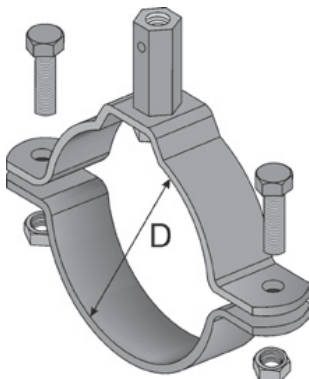

Rohrschellen

Typ D

Lieferumfang: 1x Rohrschelle Typ D / 2x Schrauben DIN 933 / 2x Muttern DIN 934

Ø D = Außendurchmesser von handelsüblichen Röhren

Ø D (mm)	Spannbereich von - bis (mm)	feuerverzinkt		Edelstahl A4	
		Artikelnummer	Preis € / 100 Stück	Artikelnummer	Preis € / 100 Stück
60,0	59,0 - 62,0	6460-TYPD-0060-FV00	589,90	6460-TYPD-0060-A400	2.463,90
64,0	63,0 - 66,0	6460-TYPD-0064-FV00	611,60	6460-TYPD-0064-A400	2.545,00
77,0	76,0 - 79,0	6460-TYPD-0077-FV00	682,30	6460-TYPD-0077-A400	2.808,40
80,0	79,0 - 82,0	6460-TYPD-0080-FV00	698,60	6460-TYPD-0080-A400	2.869,20
84,0	83,0 - 86,0	6460-TYPD-0084-FV00	720,30	6460-TYPD-0084-A400	2.950,20
89,0	88,0 - 91,0	6460-TYPD-0089-FV00	746,20	6460-TYPD-0089-A400	3.046,70
96,0	95,0 - 98,0	6460-TYPD-0096-FV00	785,60	6460-TYPD-0096-A400	3.193,40
100,0	98,0 - 102,0	6460-TYPD-0100-FV00	1.143,40	6460-TYPD-0100-A400	4.795,50
105,0	103,0 - 107,0	6460-TYPD-0105-FV00	1.183,90	6460-TYPD-0105-A400	4.935,30
110,0	108,0 - 112,0	6460-TYPD-0110-FV00	1.224,40	6460-TYPD-0110-A400	5.075,10
116,0	114,0 - 118,0	6460-TYPD-0116-FV00	1.273,10	6460-TYPD-0116-A400	5.242,90
125,0	123,0 - 127,0	6460-TYPD-0125-FV00	1.346,00	6460-TYPD-0125-A400	5.494,60
131,0	129,0 - 133,0	6460-TYPD-0131-FV00	1.394,60	6460-TYPD-0131-A400	5.662,40
137,0	135,0 - 139,0	6460-TYPD-0137-FV00	1.443,30	6460-TYPD-0137-A400	5.858,20
141,0	139,0 - 143,0	6460-TYPD-0141-FV00	1.475,70	6460-TYPD-0141-A400	5.942,10
150,0	148,0 - 152,0	6460-TYPD-0150-FV00	1.548,60	6460-TYPD-0150-A400	6.193,80
157,0	155,0 - 159,0	6460-TYPD-0157-FV00	1.605,40	6460-TYPD-0157-A400	6.389,50
160,0	158,0 - 162,0	6460-TYPD-0160-FV00	2.248,70	6460-TYPD-0160-A400	9.393,20
168,0	166,0 - 170,0	6460-TYPD-0168-FV00	2.333,00	6460-TYPD-0168-A400	9.687,70
176,0	174,0 - 178,0	6460-TYPD-0176-FV00	2.417,30	6460-TYPD-0176-A400	9.982,20
180,0	178,0 - 182,0	6460-TYPD-0180-FV00	2.459,40	6460-TYPD-0180-A400	10.129,50
185,0	183,0 - 187,0	6460-TYPD-0185-FV00	2.512,10	6460-TYPD-0185-A400	10.313,60
200,0	198,0 - 202,0	6460-TYPD-0200-FV00	2.670,10	6460-TYPD-0200-A400	10.865,80
212,0	210,0 - 214,0	6460-TYPD-0212-FV00	2.796,50	6460-TYPD-0212-A400	11.307,50
218,0	216,0 - 220,0	6460-TYPD-0218-FV00	2.859,70	6460-TYPD-0218-A400	11.528,40
225,0	223,0 - 227,0	6460-TYPD-0225-FV00	2.933,40	6460-TYPD-0225-A400	11.786,10
235,0	233,0 - 237,0	6460-TYPD-0235-FV00	3.038,80	6460-TYPD-0235-A400	12.154,20
250,0	248,0 - 252,0	6460-TYPD-0250-FV00	5.194,40	6460-TYPD-0250-A400	20.449,80
267,0	265,0 - 269,0	6460-TYPD-0267-FV00	5.473,00	6460-TYPD-0267-A400	21.461,00
273,0	271,0 - 275,0	6460-TYPD-0273-FV00	5.571,30	6460-TYPD-0273-A400	21.817,90
285,0	283,0 - 287,0	6460-TYPD-0285-FV00	5.767,90	6460-TYPD-0285-A400	22.531,70
315,0	313,0 - 317,0	6460-TYPD-0315-FV00	6.259,50	6460-TYPD-0315-A400	24.316,20
326,0	324,0 - 328,0	6460-TYPD-0326-FV00	6.439,70	6460-TYPD-0326-A400	24.970,40
340,0	338,0 - 342,0	6460-TYPD-0340-FV00	6.669,10	6460-TYPD-0340-A400	25.803,20
355,0	353,0 - 357,0	6460-TYPD-0355-FV00	6.914,90	6460-TYPD-0355-A400	26.695,40
400,0	398,0 - 402,0	6460-TYPD-0400-FV00	7.652,30	6460-TYPD-0400-A400	30.101,80
406,0	404,0 - 408,0	6460-TYPD-0406-FV00	7.750,60	6460-TYPD-0406-A400	30.467,60
429,0	427,0 - 431,0	6460-TYPD-0429-FV00	8.127,50	6460-TYPD-0429-A400	31.869,70
500,0	498,0 - 502,0	6460-TYPD-0500-FV00	9.290,90	6460-TYPD-0500-A400	36.197,80
508,0	506,0 - 510,0	6460-TYPD-0508-FV00	9.422,00	6460-TYPD-0508-A400	36.685,50
532,0	530,0 - 534,0	6460-TYPD-0532-FV00	9.815,20	6460-TYPD-0532-A400	38.148,50
630,0	628,0 - 632,0	6460-TYPD-0630-FV00	11.421,00	6460-TYPD-0630-A400	44.122,50